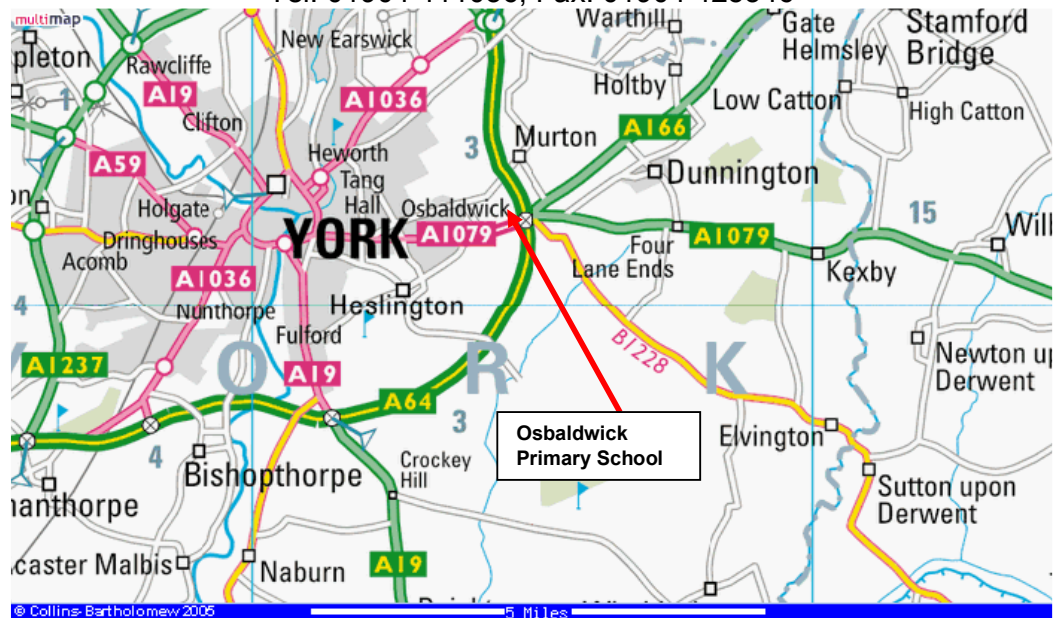

Directions to Osbaldwick Primary School

The Leyes, Osbaldwick, York, YO10 3PR.
Tel: 01904 411036, Fax: 01904 425346

Osbaldwick is located on the eastern edge of York, just within the A64 ring road.

From the A64, leave at the A1079 junction and follow the dual carriageway towards York. Passing Grimston Bar Park & Ride on your left and B&Q on your right, you will reach a roundabout. Take the 3rd exit down Tranby Avenue. Take the 3rd turning on the left down Farndale Avenue. Continue past the row of shops on your left to a T junction. Turn right and follow the road round to the left. Osbaldwick Primary School is immediately on your left.